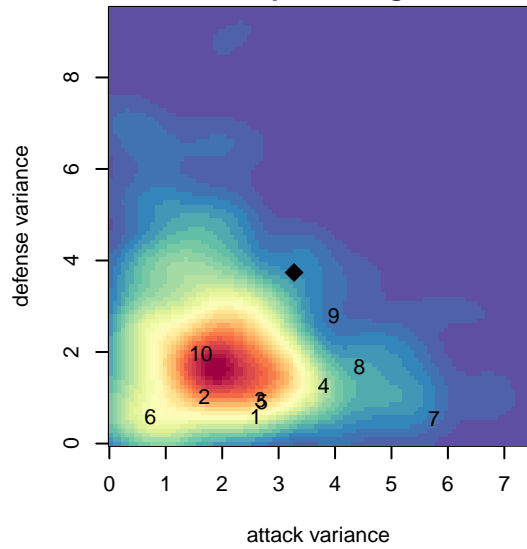

# Ellensburg Fire G03

Ellensburg, WA  
G03 total strength=521  
attack=0.66 defense=0.22

alt names used:  
Ellensburg Fire  
Ellensburg Fire

Venues played:  
2014 Yakima Mid Summer Classic GU11  
2014 Wenatchee Apple Cup GU11 Gold

**attack and defense variance (black dot)  
relative to other teams  
and top 10 in region**

**attack and defense rating  
relative to others at age  
and all opponents in last 13 months**

**attack and defense rating  
relative to others at age  
and all opponents in last 13 months**

**Performance relative to 13 month average**

**Performance relative to 13 month average**

Distribution of opponents  
 Red = Lose zone, Blue = Win zone, Green = Even  
 Black line separates win/lose zones